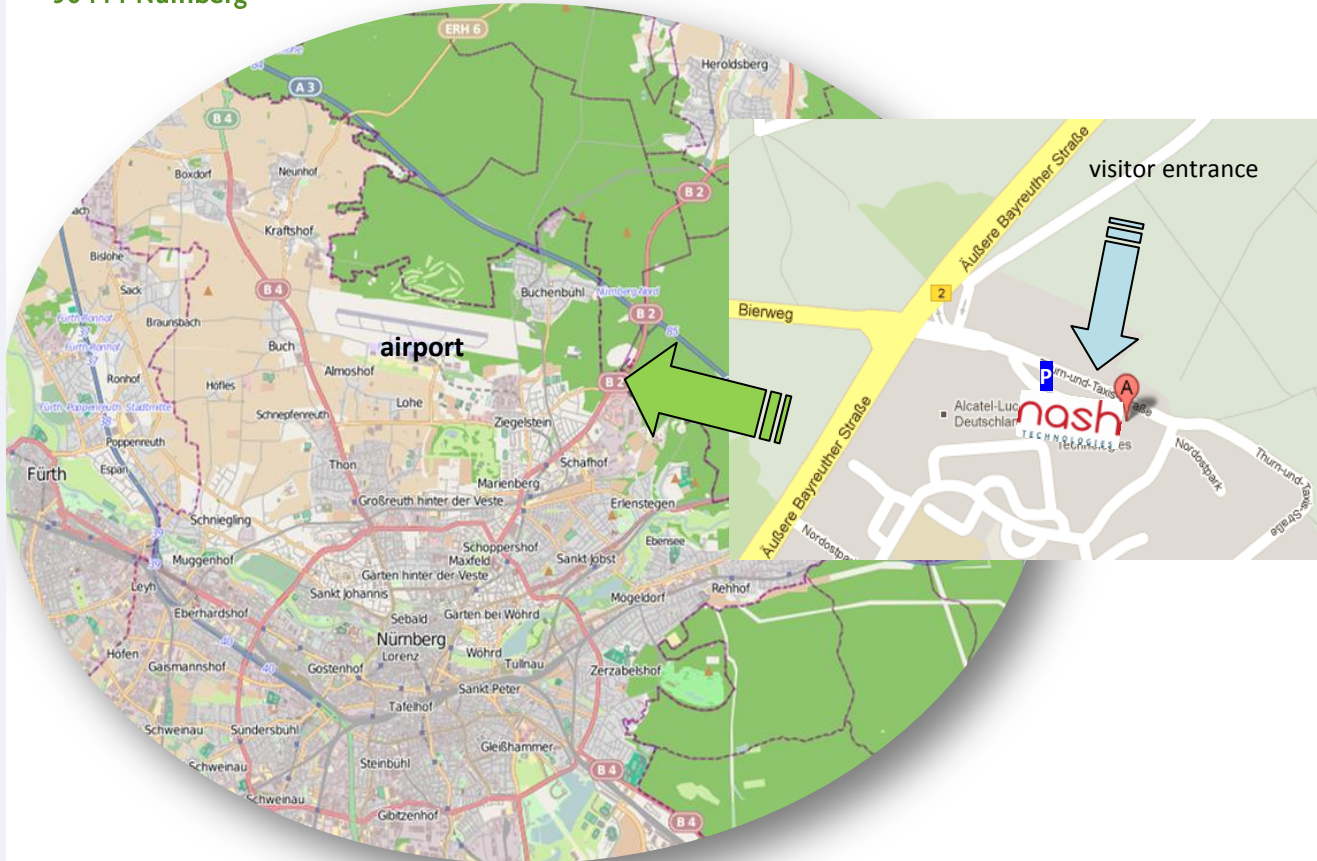

GETTING TO NASH TECHNOLOGIES GMBH

Thurn-und-Taxis-Str. 10
90411 Nürnberg

Arriving by plane

Take underground-train line **U2** or **U21** from airport **Nürnberg** direction **Röthenbach** (2 stops)

Change at **Herrnhütte** to **bus line 22** direction **Nordostpark** to the station **Nordostpark** (7 stops)

Overall traveltime is less than 25 minutes

Arriving by train

Take underground-train line **U2** oder **U21** **Nürnberg Hauptbahnhof** direction **Flughafen (airport)** or **Ziegelstein** until the sixth stop named **Herrnhütte**

Change at **Herrnhütte** to **bus line 22** direction **Nordostpark** to the station **Nordostpark** (7 stops)

Overall travel time is less than 35 minutes

Arriving by car

On arrival park your car at the **Visitor Parking Area** in front of the entrance of Nash Technologis GmbH Building.