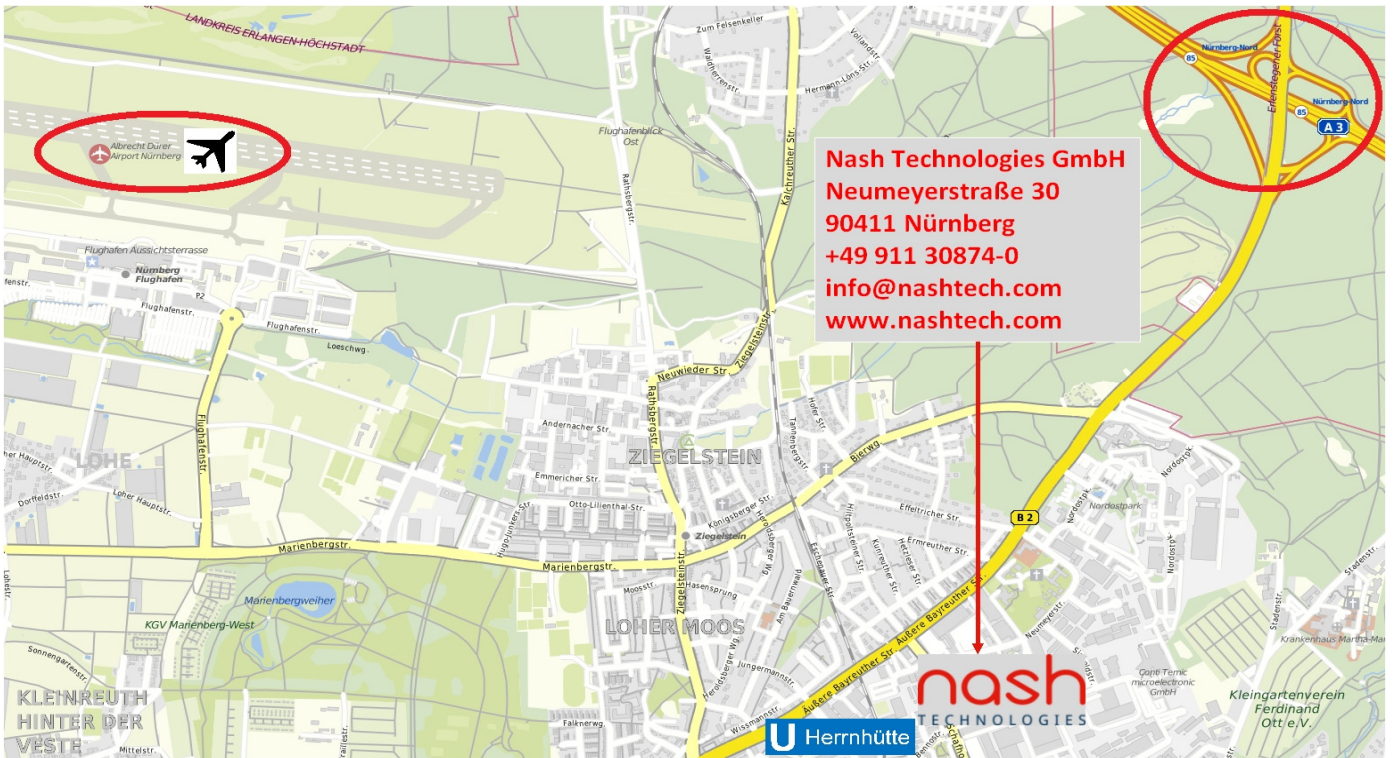

## Directions to Nash Technologies in Nuremberg

### Arrival from Airport Nuremberg:

Take the underground U2 from the airport to “Hauptbahnhof” (main station). Get off the train at the second station “Herrnhütte”. Walk about 10 minutes to our office.

### Arrival by train:

Take the underground U2 from the main station to “Flughafen” (airport) or U21 to “Ziegelstein”. Get off the train at the sixth station “Herrnhütte”. Walk about 10 minutes to our office.

### Arrival by car:

From the highway A3 take the exit 85 “Nürnberg-Nord” towards “Nürnberg”. Turn left at the third traffic light into “Neumeyerstraße”. Visitors can park at the courtyard or at the parking deck P1. You will get a ticket to exit free of charge.